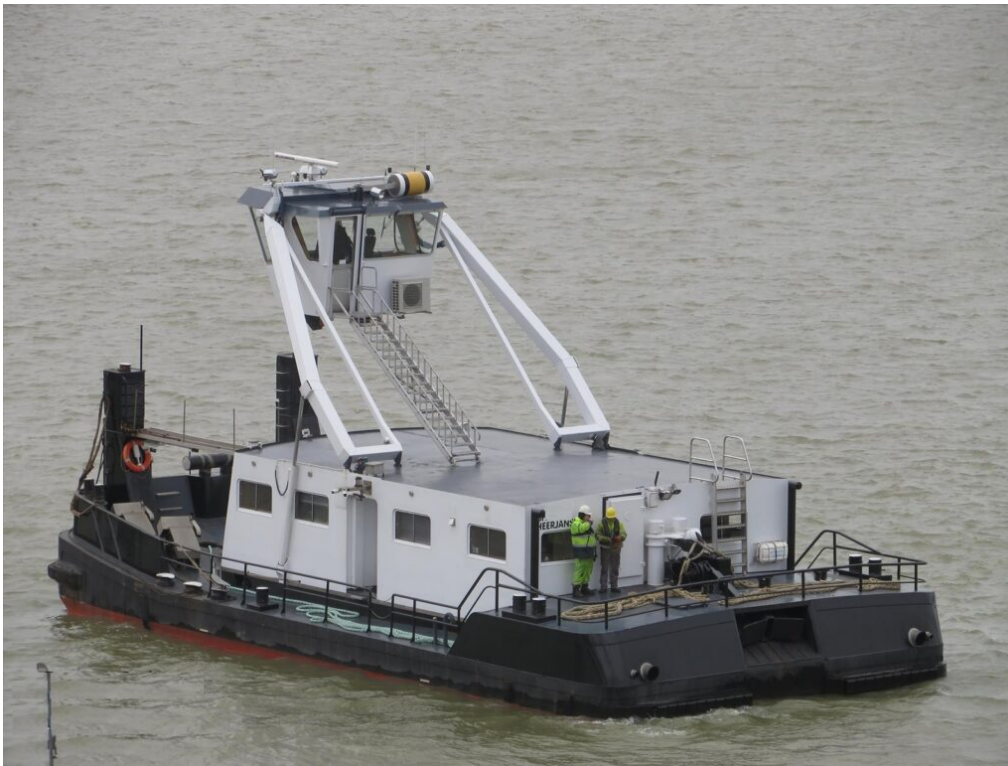

PUSH BOAT

Inland Push boat

General info

Vessel type	Push Boat
Construction year	1981
Construction place	The Netherlands
Tonnage (ton)	
Reference NR	XH-SH1093

Contact details

Phone	+31 (0)653 118 767
Phone	+31 (0)640 242 748
Email	snp@shipned.com
Website	shipned.com

Dimensions

Length (m)	20.03
Width (m)	5.44
Depth (m)	1.8
Draft (m)	

Price

Price	Price on request
-------	------------------

Photos